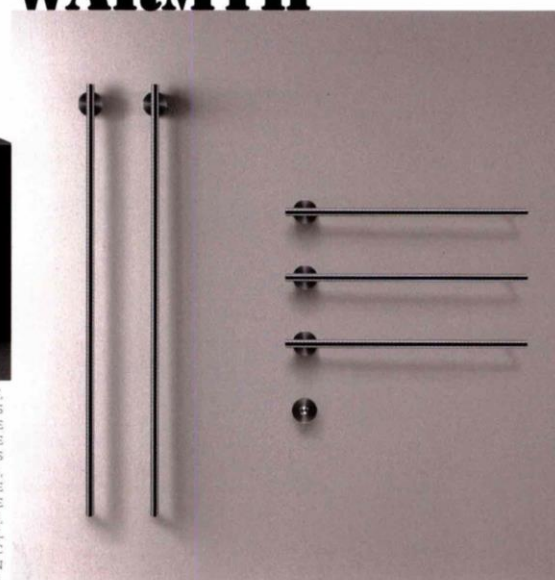

GRUPPO  MONDADORI

FRENCH TWIST

INTERNATIONAL
ENGLISH ISSUE

Looking AROUND PRODUCTION

DESIGNED BY RODOLFO DORDONI FOR **ANTRAX IT**, GHISA IS THE CONTEMPORARY REINTERPRETATION OF THE CLASSIC RADIATOR. IT REPRODUCES THE MOST DISTINCTIVE FEATURES OF THE ORIGINAL PRODUCT: ITS COLUMN SHAPE, THE TRAPEZOIDAL PROFILE OF THE HEATING SURFACES, THE CONNECTION WITH THE UPPER AND LOWER PART, THE ACCESSORIES AND FINISHES. GHISA'S DESIGN ACTUALIZES THESE ARCHETYPES IN EVERY DETAIL. THE RELATIONSHIP BETWEEN VOIDS AND SOLIDS CREATES A REPEATED AND IDENTICAL SEQUENCE. THE POLYGONAL SECTION OF THE ELEMENTS (IN 100% RECYCLABLE ALUMINUM) IS SLENDER AND ENHANCED BY THE EMBOSSED AND TEXTURED PAINTWORK, AVAILABLE IN A SELECTION OF DIFFERENT SHADES. GHISA CAN BE INSTALLED HORIZONTALLY OR VERTICALLY, AND ENSURES HIGH THERMAL PERFORMANCE IN OPERATION WITH A VERY LOW WATER CONTENT.

ALL-ROUND WARMTH

BY NATALINO MALASORTI FOR **CEADESIGN**. EQUILIBRIO IS A MODULAR SYSTEM THAT INCLUDES A TOWEL WARMER AND/OR AN ELECTRIC BATHROBE WARMER, MADE OF STAINLESS STEEL, WHICH CAN BE INSTALLED VERTICALLY OR HORIZONTALLY AND IS AVAILABLE IN TWO LENGTHS (580 AND 1060 MM), WITH OR WITHOUT A SWITCH. THE PROJECT IS MADE IN SATIN AND POLISHED VARIANTS AND IN ALL THE BRAND'S SPECIAL FINISHES (BLACK DIAMOND, BRONZE, COPPER AND LIGHT GOLD), ECOLOGICAL AND BIOCOMPATIBLE. IN THE PICTURE, ELECTRIC TOWEL WARMER COMPLETE WITH SWITCH IN SATIN BLACK DIAMOND FINISH.